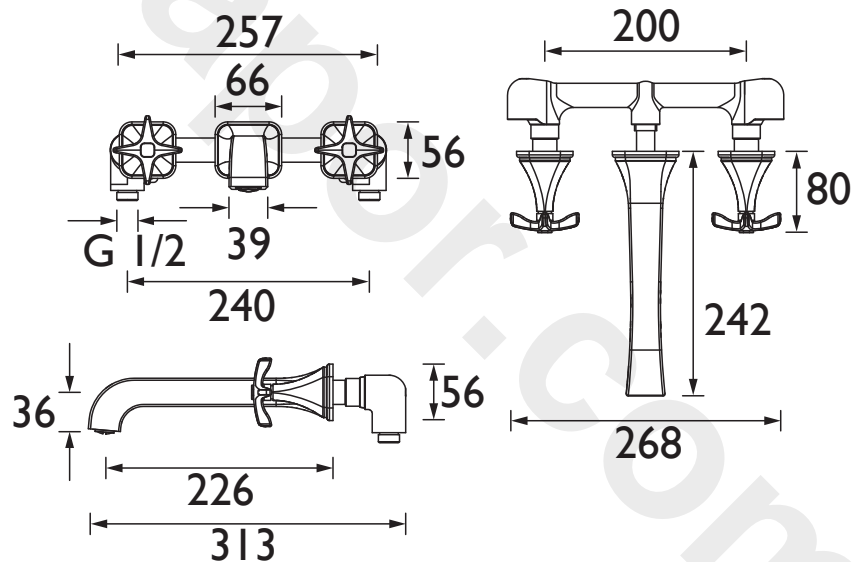

### Specification

Product Type:	Bathroom Taps
Main Construction Material:	Brass
Mount Type:	Wall Mounted
Handle Type:	Crosshead Handles
Connection Inlet:	15mm Compression Threaded Tail
Connection Outlet:	M24 Anti-Splash
Number of Tap Holes:	3
Valve/Cartridge Type:	1/2" Ceramic Disc Valve
Plumbing System Requirements:	Suitable for all plumbing systems
Minimum Dynamic Pressure (bar):	0.2 bar
Maximum Dynamic Pressure (bar):	5.0 bar
Maximum Hot Water Temperature °C:	60°C
Maximum Static Pressure (bar):	10 bar
Flow Type:	Single Flow
Isolation Included:	No

### Dimensions (measurements in mm)